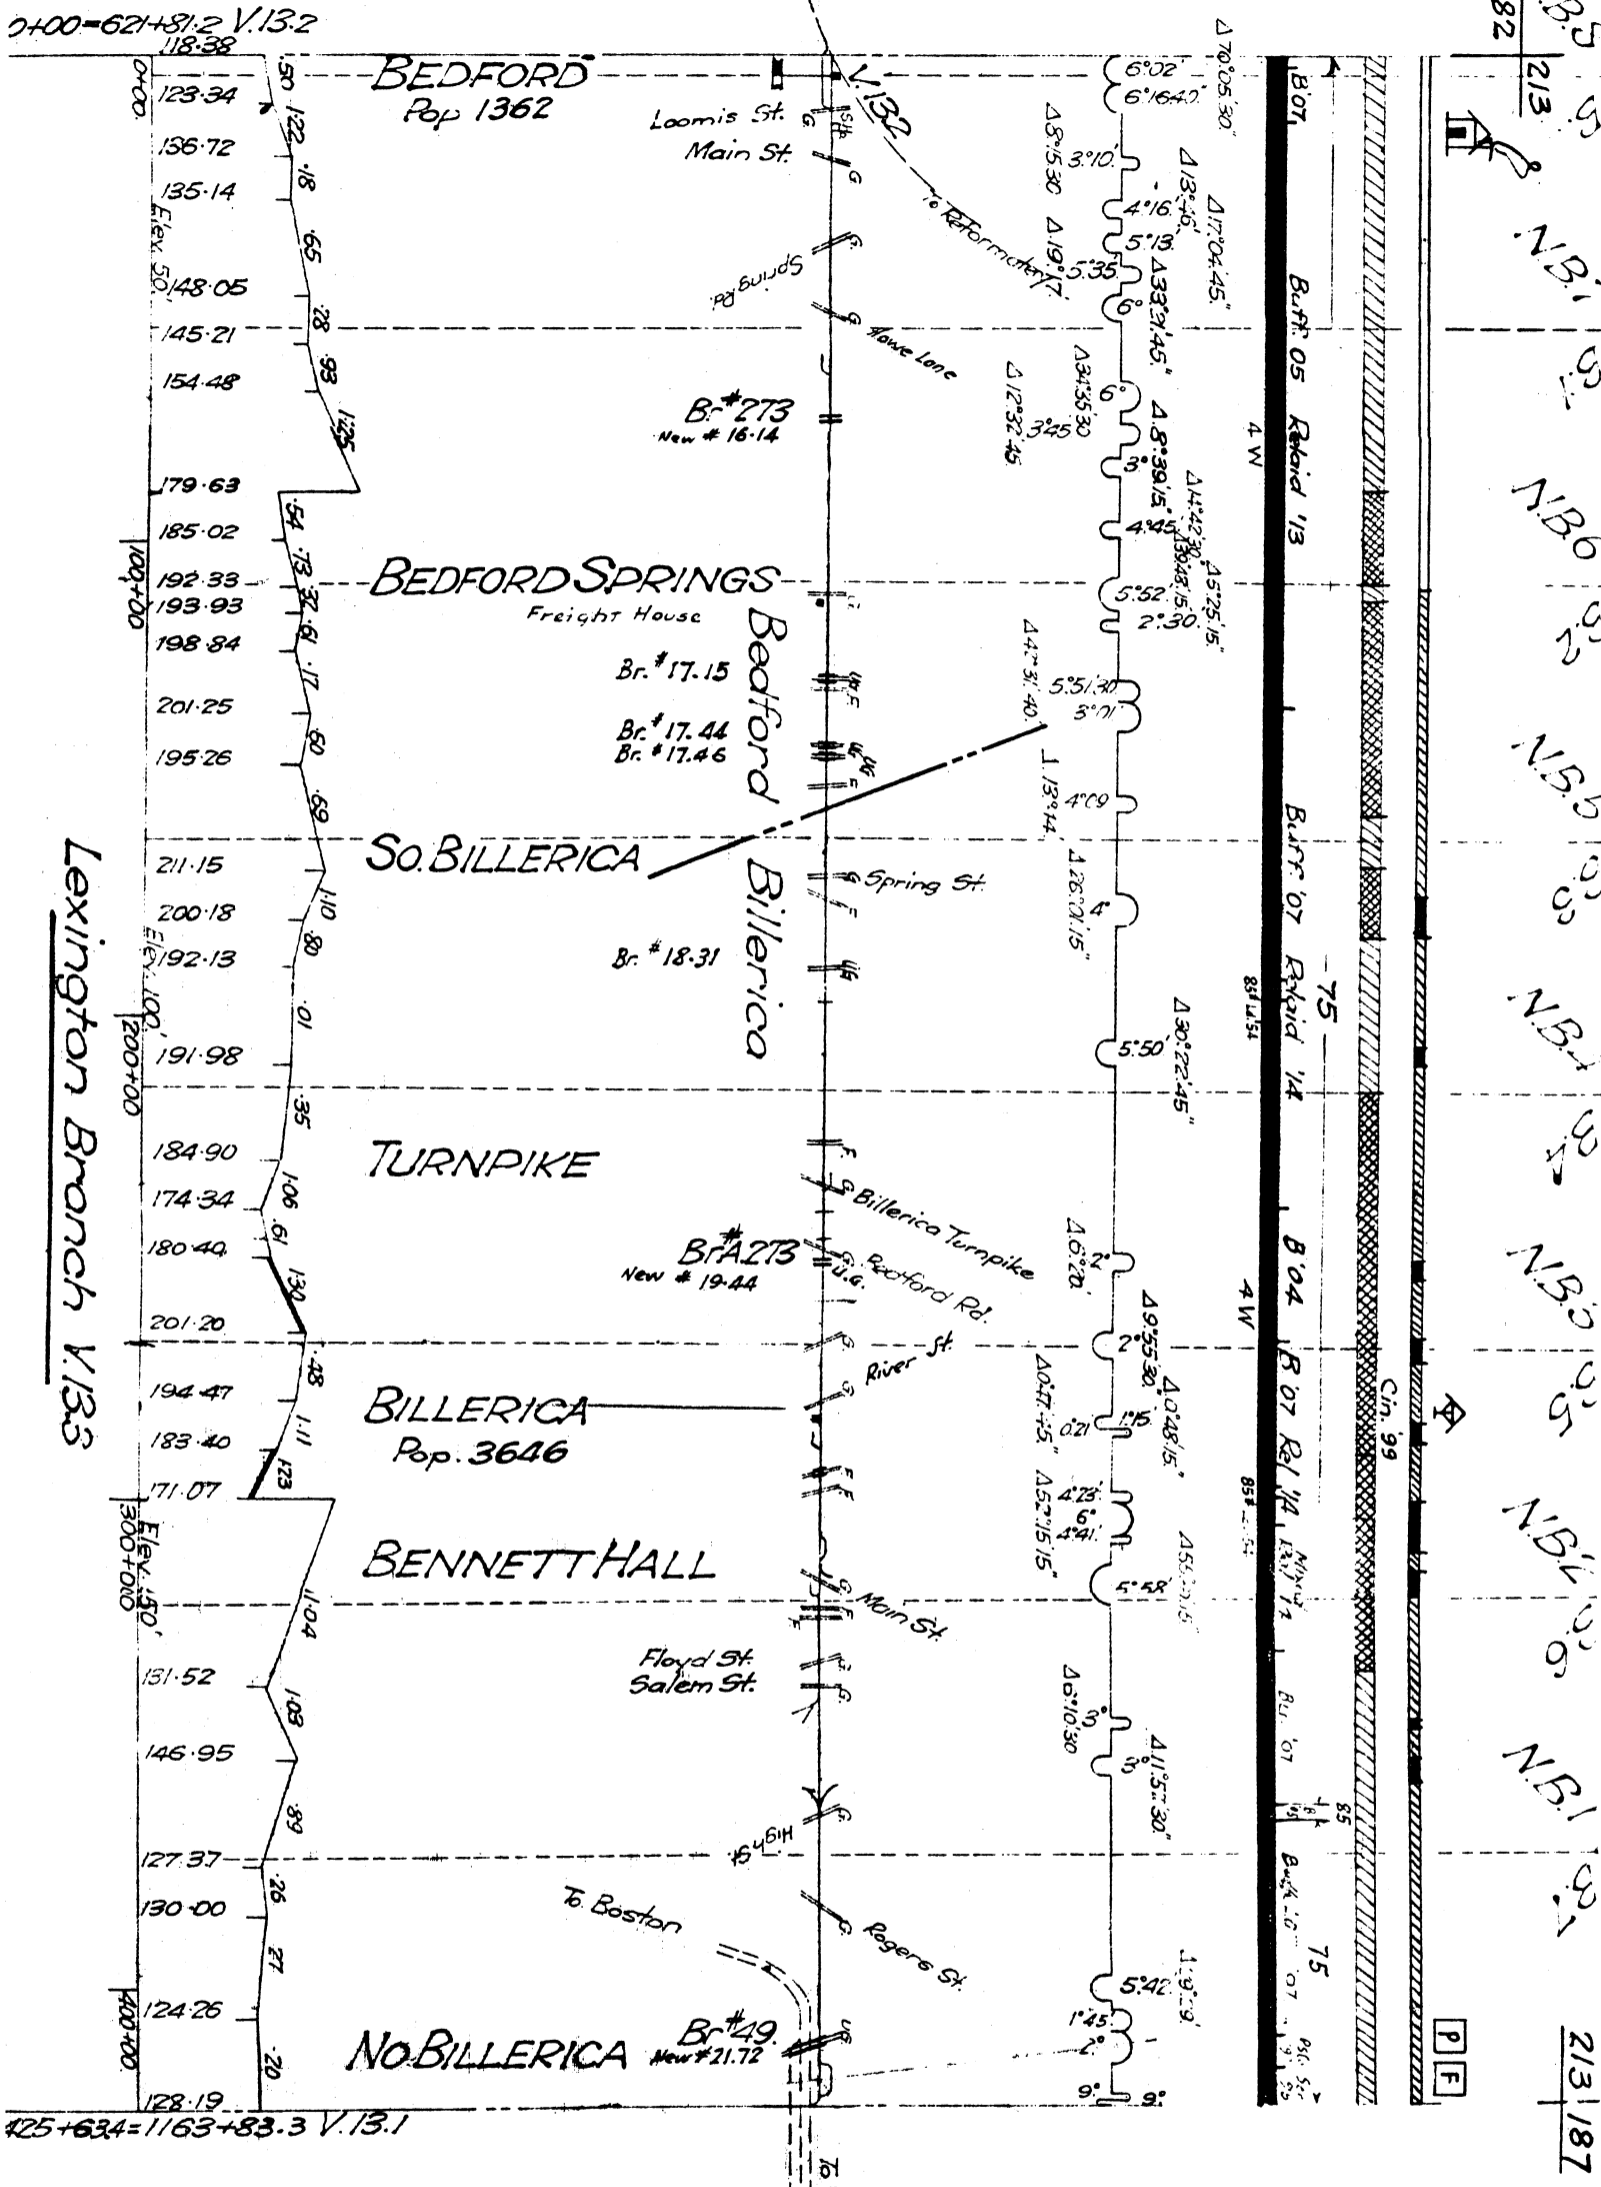

## Bedford to North Billerica

Friends of Bedford Depot Park  
 Bedford Freight House  
 120 South Road  
 Bedford, Mass. 01730

Grade Line  
 Track  
 Alignment  
 Rail  
 Tie Plates  
 Ballast